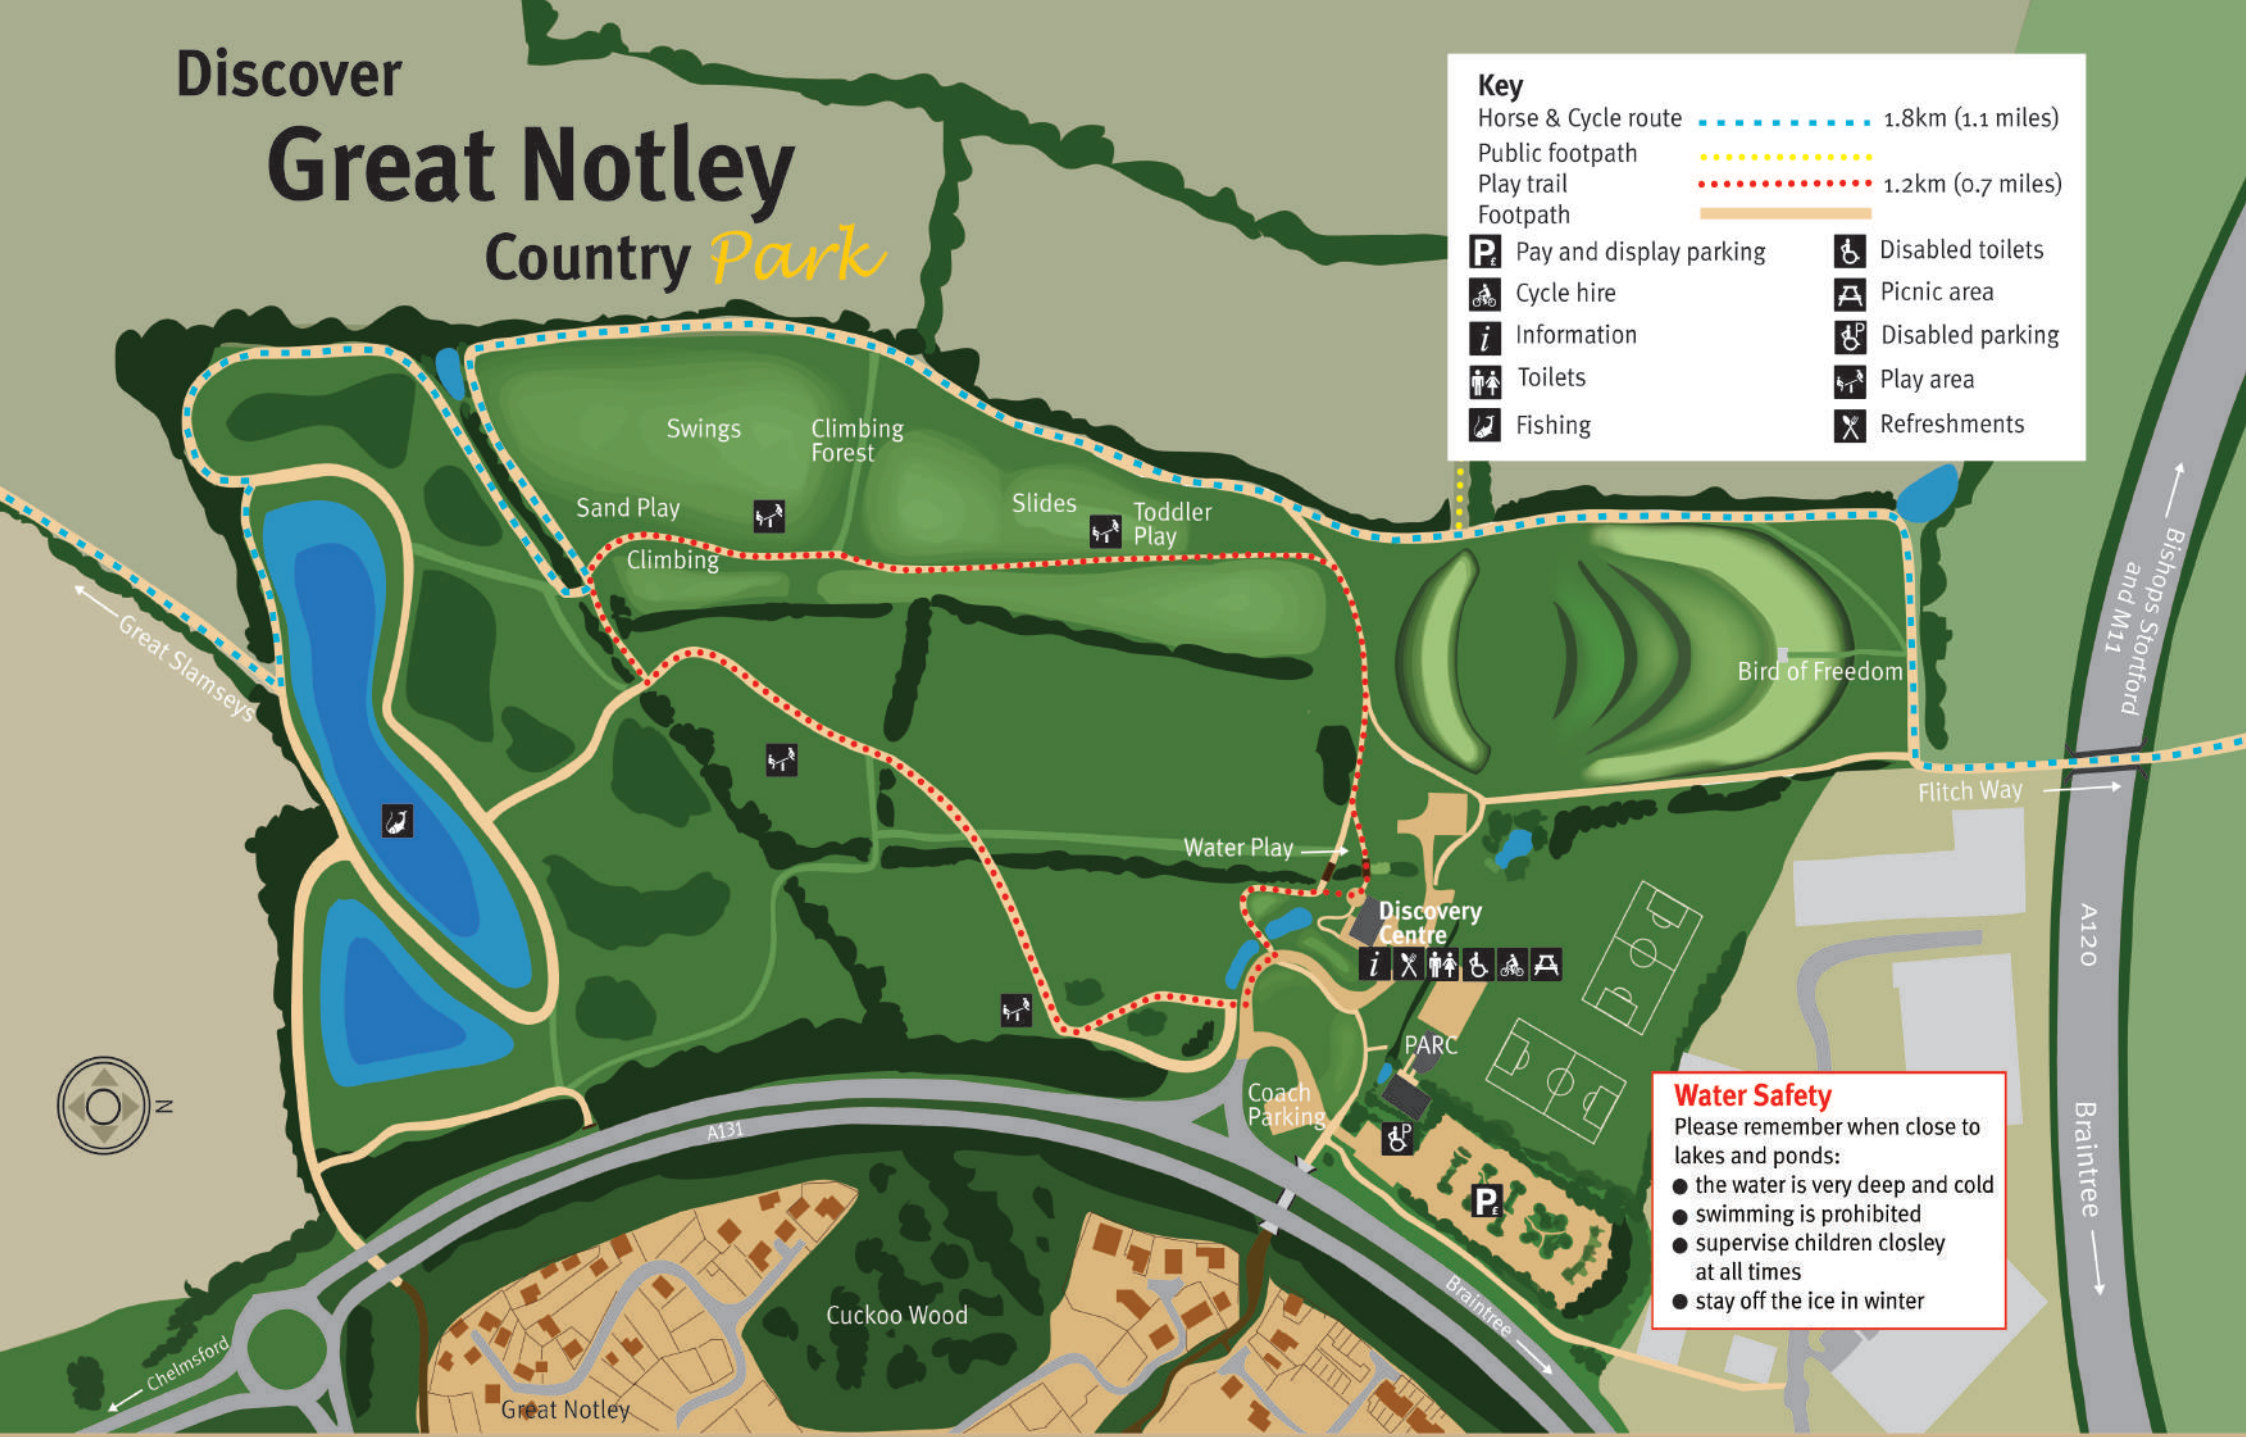

Discover Great Notley Country Park

Key

Horse & Cycle route		1.8km (1.1 miles)
Public footpath		
Play trail		1.2km (0.7 miles)
Footpath		

 Pay and display parking	 Disabled toilets
 Cycle hire	 Picnic area
 Information	 Disabled parking
 Toilets	 Play area
 Fishing	 Refreshments

Water Safety
Please remember when close to lakes and ponds:

- the water is very deep and cold
- swimming is prohibited
- supervise children closely at all times
- stay off the ice in winter