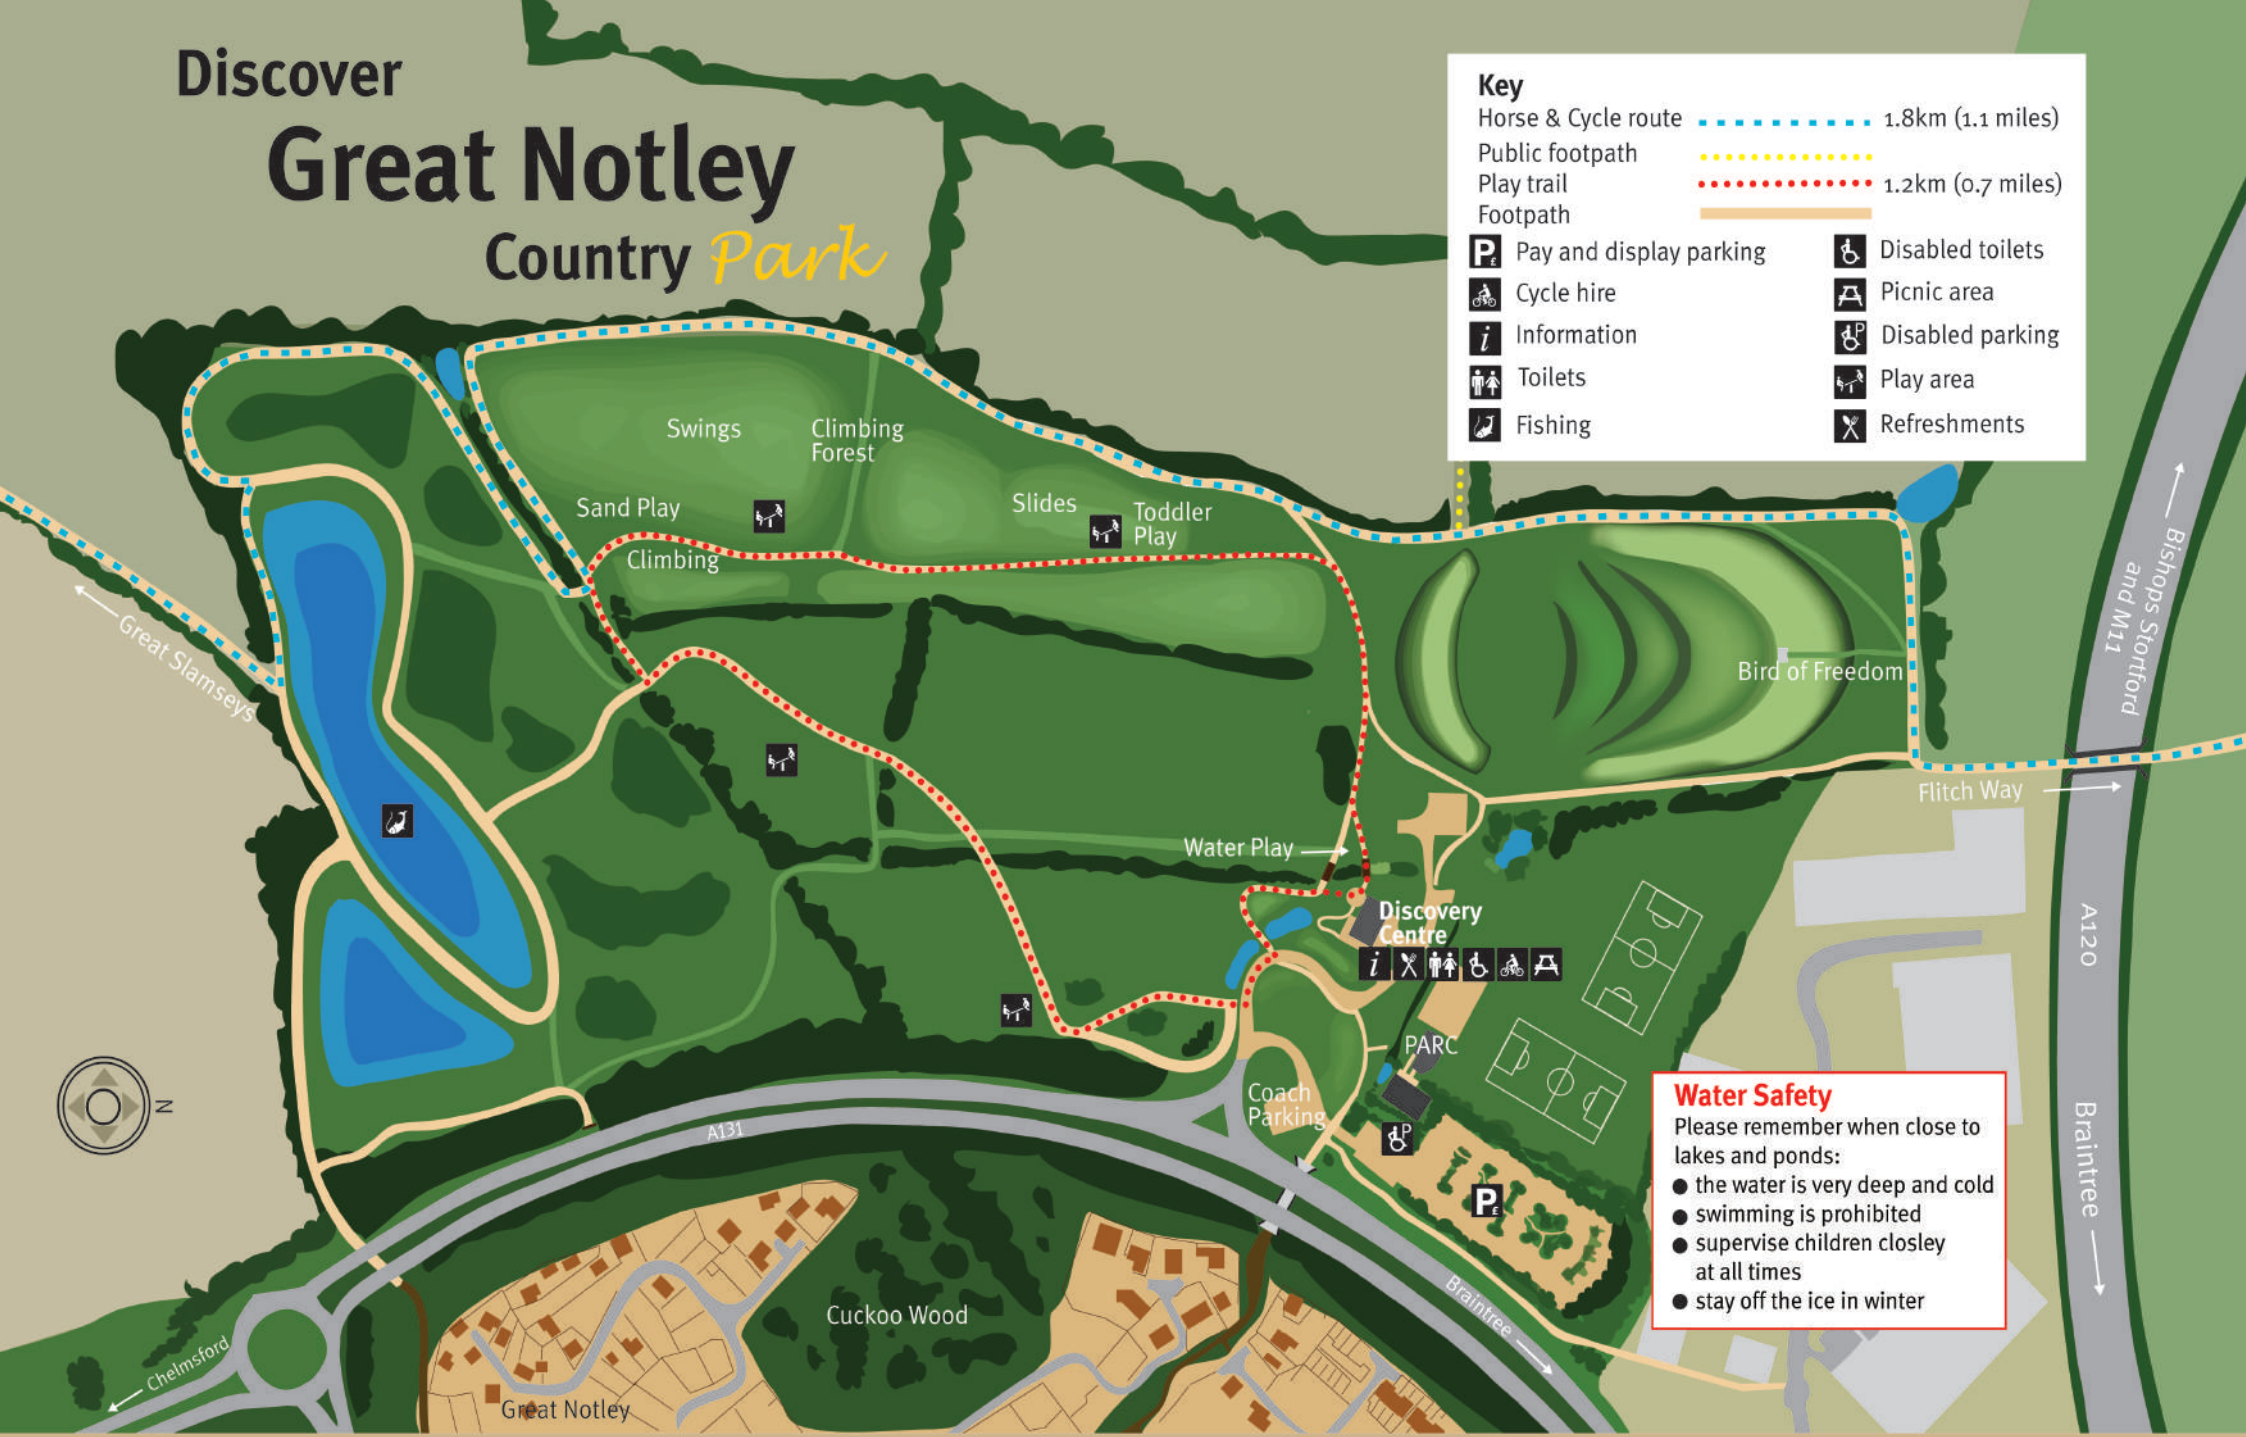

Discover Great Notley Country Park

Key

Horse & Cycle route		1.8km (1.1 miles)
Public footpath		
Play trail		1.2km (0.7 miles)
Footpath		

Pay and display parking	Toilets	Disabled toilets
Cycle hire	Picnic area	Disabled parking
Information	Play area	Refreshments
Fishing		

Water Safety
Please remember when close to lakes and ponds:

- the water is very deep and cold
- swimming is prohibited
- supervise children closely at all times
- stay off the ice in winter